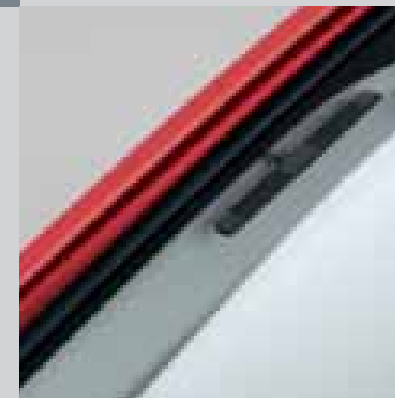

Mobile phone hands free base kit

Includes switchbox, microphone and base plate (cradle needs to be clicked into the base plate).
MZ313137