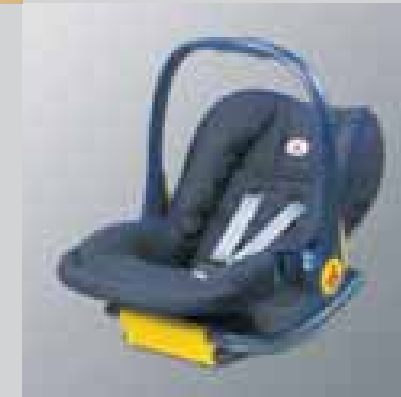

SAFETY & PROTECTION

Body cover
 High quality body cover,
 incl. two straps.
 For Lancer Evolution
 with small or large
 carbon spoiler.
 MZ380267EX

**Child safety seat
 "Duo Plus" (ISOFIX)**
 For children between 8
 months and 4 years old.
 MZ313045

**Child safety seat
 "Lord"**
 For children between 8
 months and 4 years old.
 MZ312745

**Child safety seat
 "Kid"**
 For children between
 3 and 12 years of age.
 MZ312808

**Child safety seat
 "Baby-Safe"**
 For babies up to 15 months
 or 13 kg.
 MZ312807